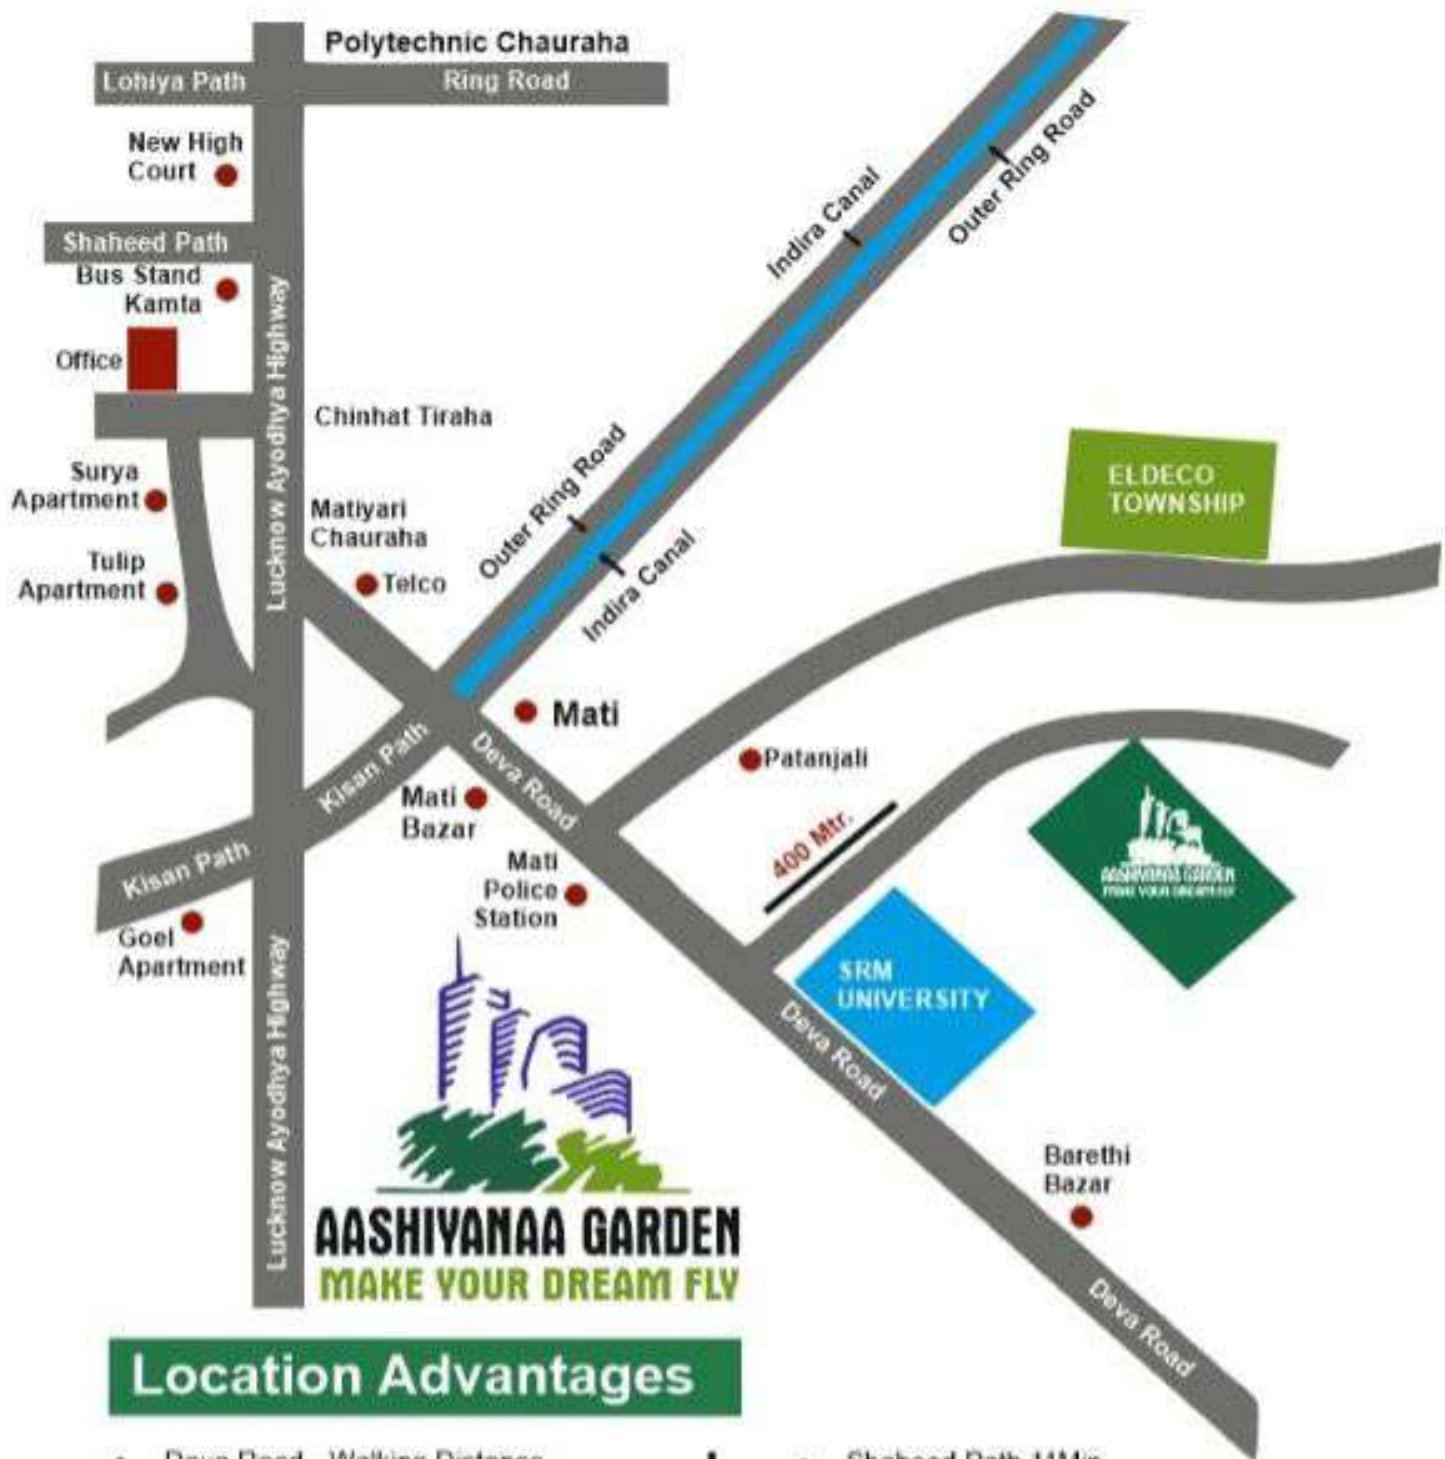

Location Advantages

- Deva Road - Walking Distance
- SRM University Walking Distance
- Maati Police Station - 2 Min.
- Outer Ring Road 2.5 Min.
- Telco/Tata Motors - 3.5 Min.
- Barabanki Railway Station - 6 Min.
- Lucknow Ayodhya Highway - 9 Min.
- Chinhat Chauraha - 10 Min.

- Shaheed Path 11Min.
- Kamta 11Min.
- Awadh Bus Stand - 11Min.
- Chandan Hospital - 11Min.
- New High Court - 11Min.
- Polytechnic Chauraha - 11Min.
- Crown Mall 11Min.
- BBD University 11Min.

BOOK YOUR PLOT NOW