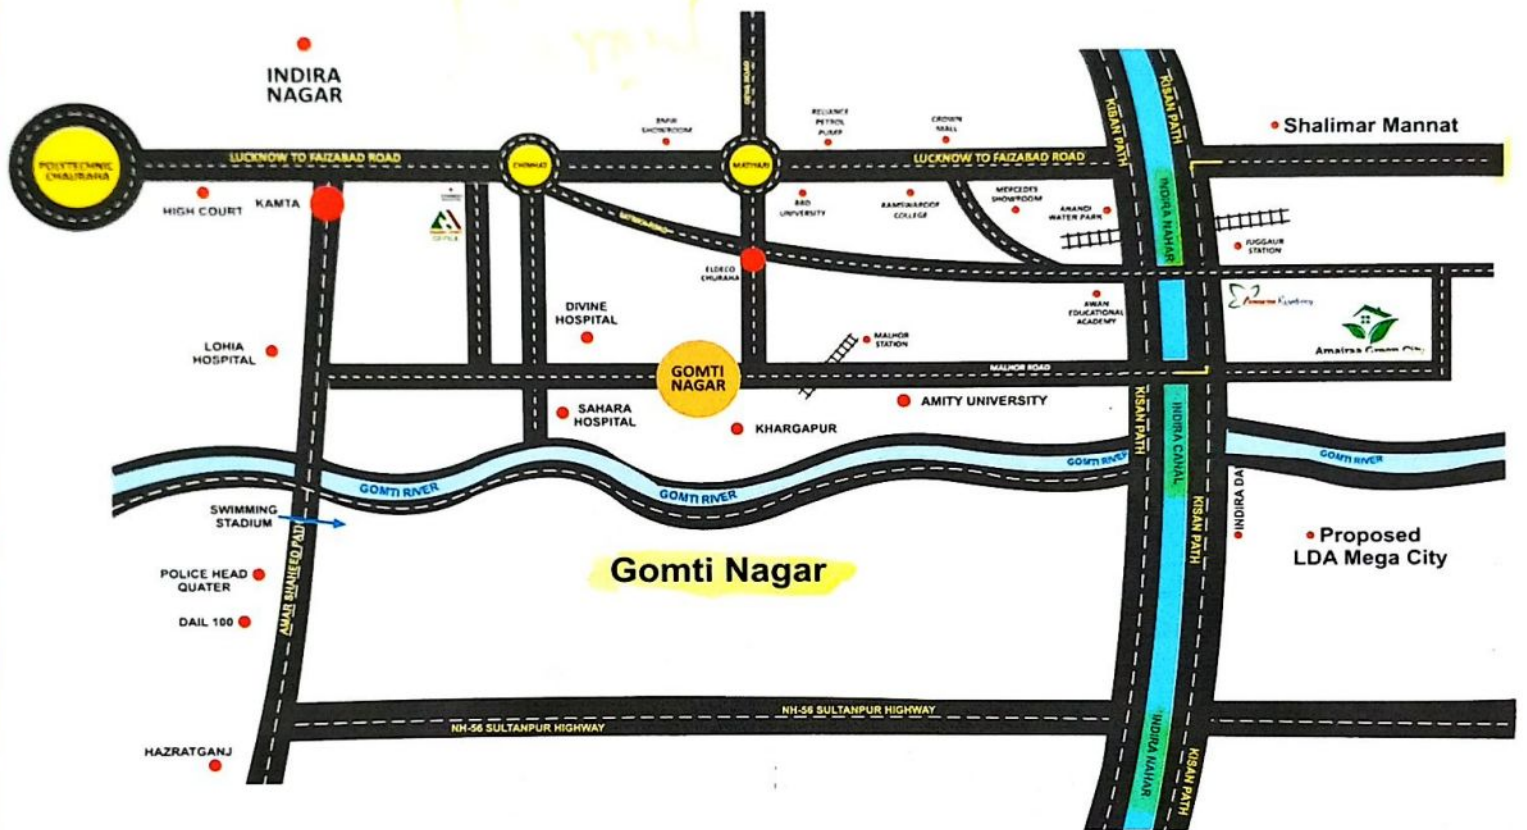

Location Advantages

- 05 minute drive from Amity university
- 08 minute drive from Faizabad Road
- 10 minute drive from BBD university
- 10 minute drive from Sultanpur Road
- 12 minute drive from Sahara Hospital
- 15 minute drive from Ekana Stadium
- 20 minute drive from Govt. Polytechnic
- 20 minute drive from Airport

Location Map

AMAIRAA HOMES INDIA PVT. LTD