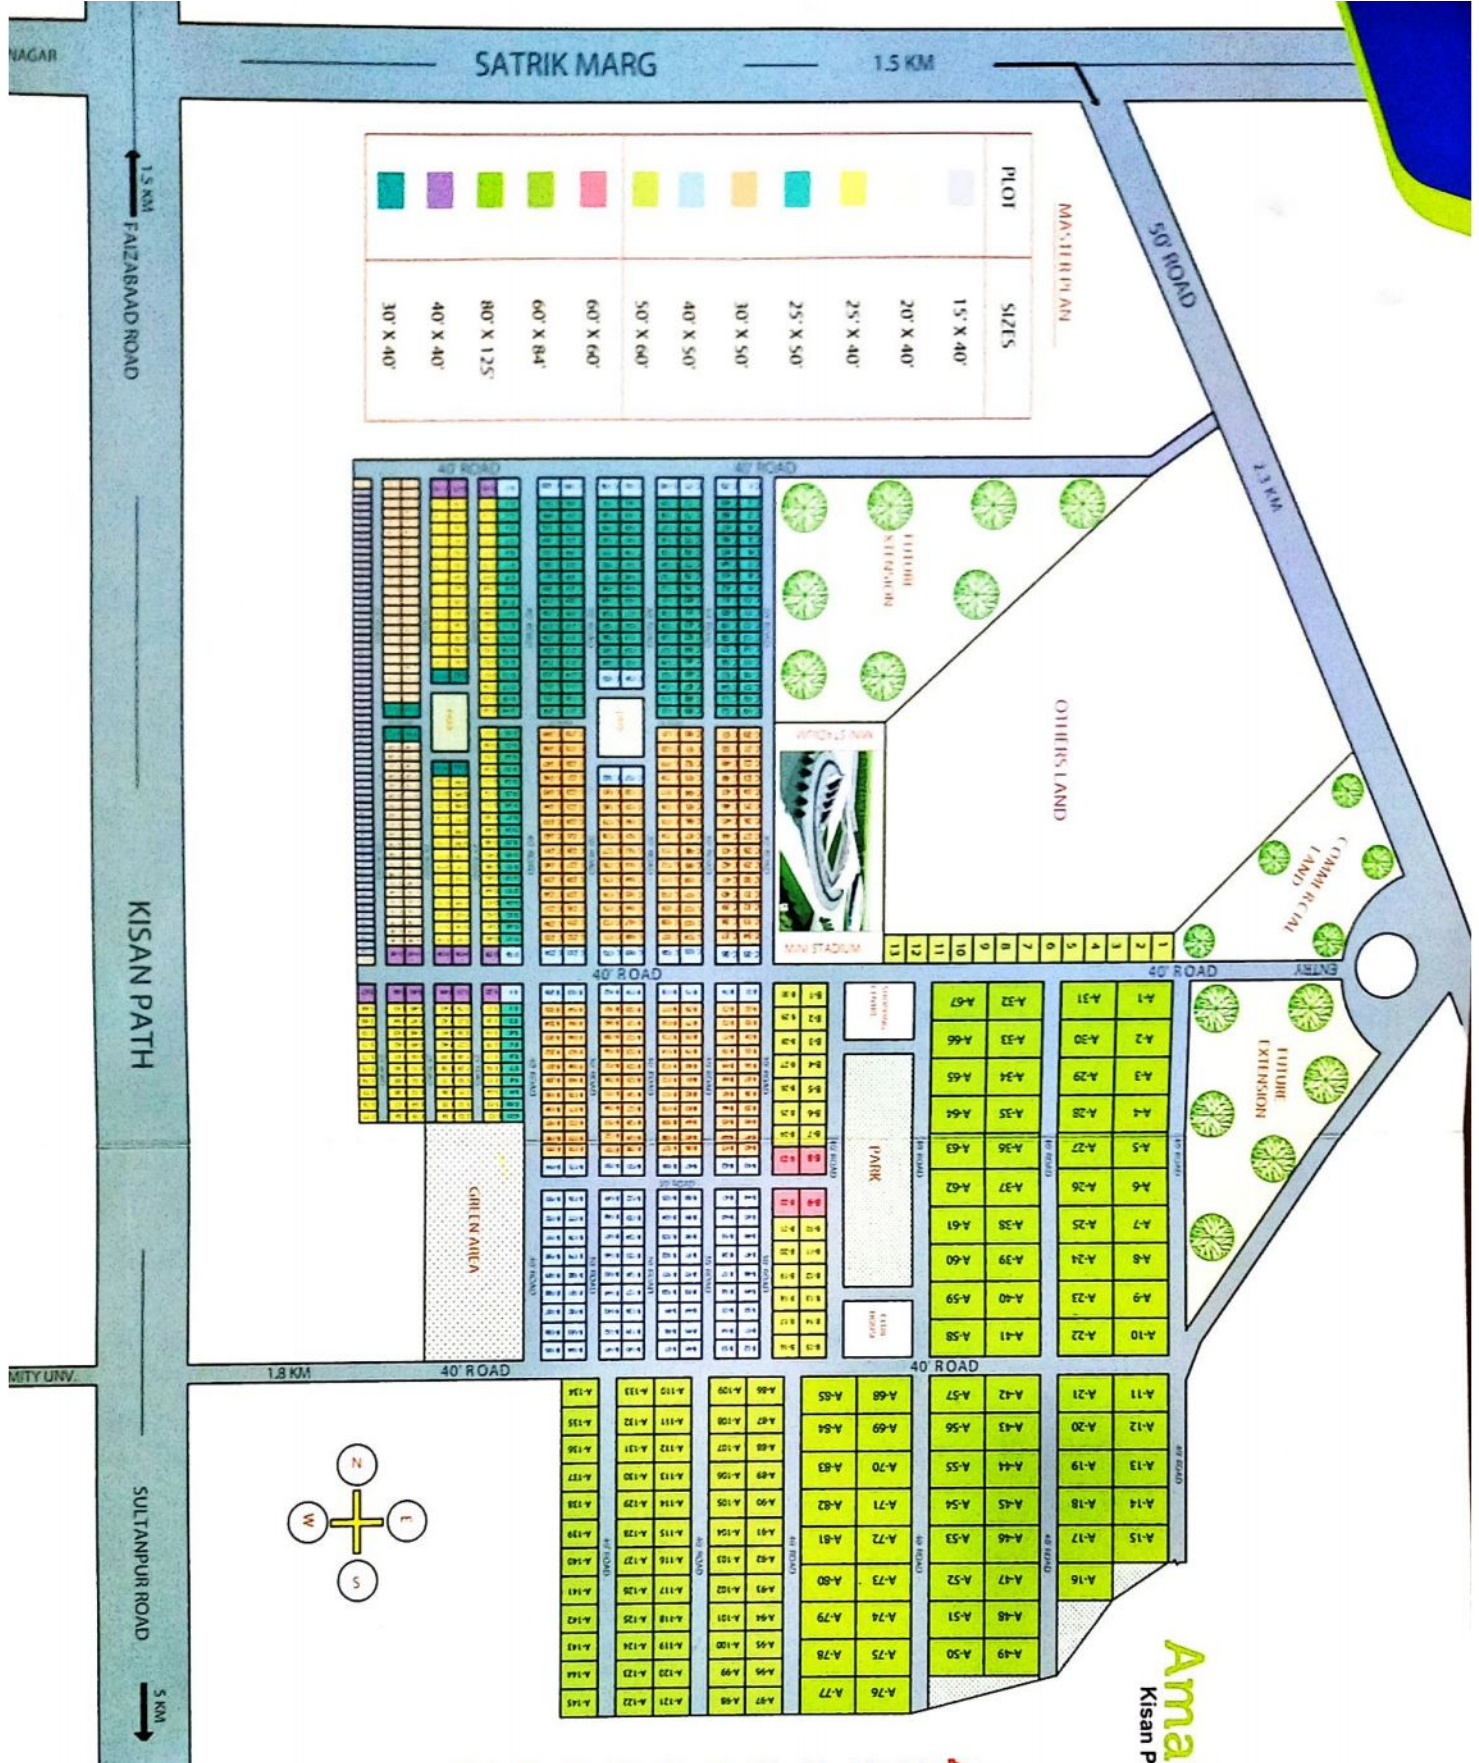

Amairaa Green City

Kisan Path, Near Faizabad Road, Lucknow

- ## Amenities
- ▶ Entrance Gate
 - ▶ Electricity
 - ▶ Damar Road
 - ▶ Drainage System
 - ▶ Plantation
 - ▶ Park with Jogging Track
 - ▶ Shopping Centre
 - ▶ Club House
 - ▶ School
 - ▶ Health Centre

PILOT	SIZES
	15' X 40'
	20' X 40'
	25' X 40'
	25' X 50'
	30' X 50'
	40' X 50'
	50' X 60'
	60' X 60'
	60' X 84'
	80' X 125'
	40' X 40'
	30' X 40'

Amairaa Green City

Kisan Path, Near Faizabad Road, Lucknow

● www.amiraahomes.com
● www.amiraahomesindia.com

Location Advantages

- 05 minute drive from Amity university
- 08 minute drive from Faizabad Road
- 10 minute drive from BBD university
- 10 minute drive from Sultanpur Road
- 12 minute drive from Sahara Hospital
- 15 minute drive from Ekana Stadium
- 20 minute drive from Govt. Polytechnic
- 20 minute drive from Airport